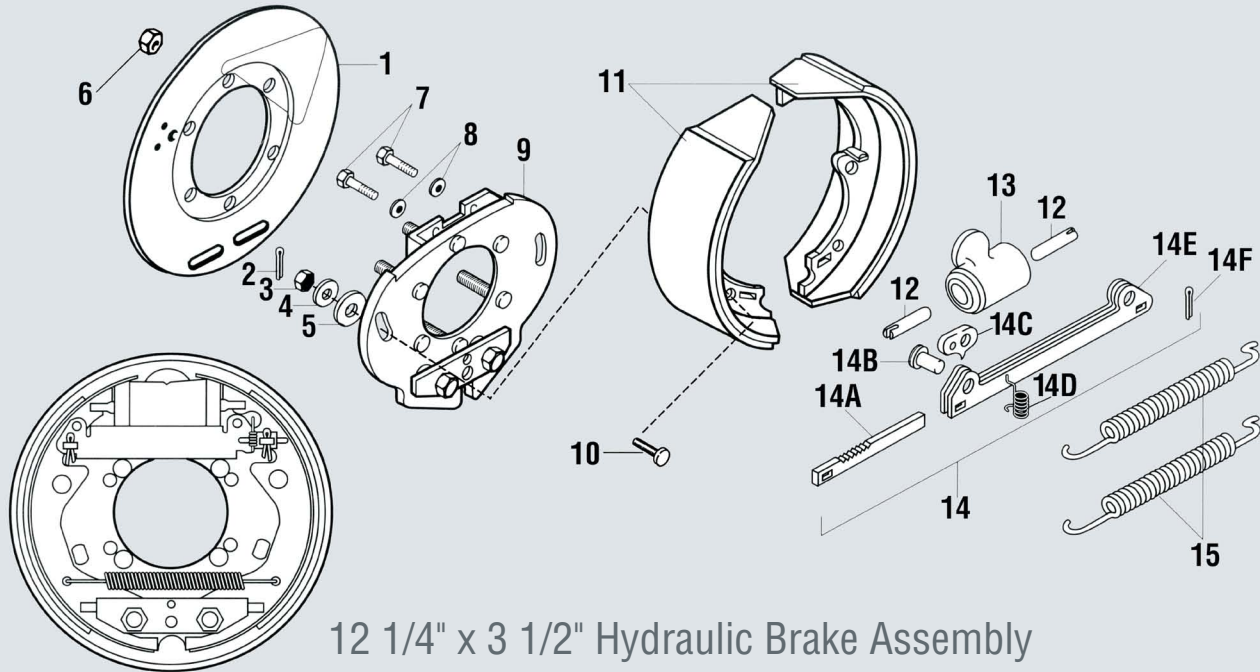

## 10K and 12K Axles

12 1/4" x 3 1/2" Hydraulic Brake Assembly

### Parts List

No.	Brake Part Description	AL-KO Part No.	Hayes Part No.	No.	Brake Part Description	AL-KO Part No.	Hayes Part No.
0	LH or RH Brake Assembly	568213	60206801	11	Shoe & Lining Kit	K568234	K568234
1	Dust Cover Assembly (AL-KO)	568229.3	—	12	Push Rod	568228	09550003
1	Dust Cover Lower Half	—	09693401	13	Cylinder-Wheel	568214	09550001
1	Dust Cover Upper Half	—	09693404	14	Self-Adjuster Assembly	568259	60273001
2	Shoe Hold Down Cotter Pin	568224	09190501	14A	Rack	—	—
3	Shoe Hold Down Nut	568233	090654	14B	Clevis Pin 3/8" x 3/4"	—	—
4	Shoe Hold Belleville Washer	568225	568225	14C	Pawl	—	—
5	Shoe Hold Down Washer	568232	090541	14D	SpringPawl	—	—
6	Brake Attaching Nut 1/2" - 20	568235	090617	14E	Sleeve Assembly	—	—
7	Bolt 3/8" - 16 x 3/4"	568231	090718	14F	Cotter Pin 5/32" x 3/4"	—	—
8	Lock Washer 3/8"	363334	090532	15	Shoe Retract Spring	568226	09652912
9	Backing Plate Assembly	—	—	16	Connector-Brake Line, Not Shown	568230	09344501
10	Shoe Hold Down Bolt	568227	090759				