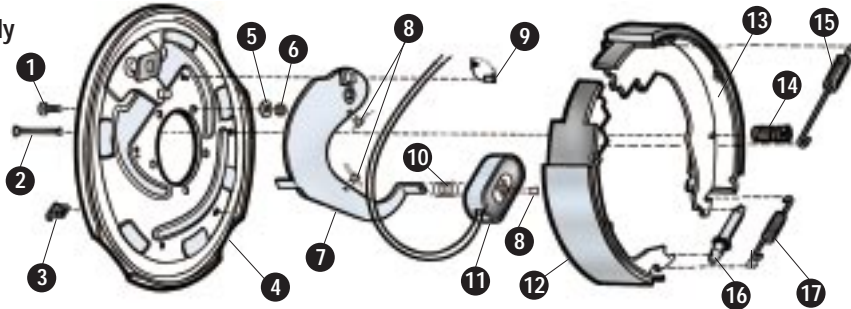

## 12 x 2 Electric Brake Assembly

## Hub Assembly

## Hub & Drum Assembly

Required with AG Spindle

No.	Brake Part Description	Part No.
0	RH Brake Assembly Complete	363233.1
0	LH Brake Assembly Complete (Shown)	363233.2
1	Brake Mounting Stud, 3/8" - 24	363989
2	Shoe Hold Down Pin	568094
3	Plug Adjuster Slot	568089
4	Backing Plate Assembly	—
5	Brake Lock Washer 3/8"	363334
6	Brake Mounting Nut 3/8" - 24	363333
7	RH Lever Assembly	568113
7	LH Lever Assembly (shown)	568114
8	Clip, Wire & Magnet	568092
9	Strain Relief, Wire	568090
10	Magnet Spring	568103
11	Magnet Assembly (White Wire)	568111
12	Primary Shoe & Lining	568126
13	Secondary Shoe & Lining	568127
14	Shoe Hold Down Spring	568093
15	Shoe Retractor Spring	568096
16	Adjuster Screw Assembly	568110
16	Adjuster Screw Socket	568086
17	Adjuster Screw Spring	568095

No.	Brake Part Description	Part No.
18	Grease Seal 2 1/4"	363198
18	Grease Seal 2 1/2"	568208
19	Inner Bearing Cone 25580	363196
20	Inner Bearing Cup 25520	363911
21	Idler Hubs w/Cups & Studs	—
21A	6 on 5.5" Bolt Circle	363200
21B	8 on 6.5" Bolt Circle	363902
22	Stud 1/2" - 20	363907
23*	Hub & Drum w/Cups & Studs	—
23A	6 on 5.5" Bolt Circle (for 15123)	363239
23B	8 on 6.5" Bolt Circle (for 14125A)	363236
24	Stud 1/2" - 20	363909
25	Wheel Nut, 1/2-20 60° Cone	363203
26*	Outer Bearing Cup (15245) for 6 on 5.5" BC	363916
26*	Outer Bearing Cup (14276) for 8 on 6.5" BC	363915
27*	Outer Bearing Cone (15123) for 6 on 5.5" BC	363420
27*	Outer Bearing Cone (14125A) for 8 on 6.5" BC	363397
28	Spindle Washer 1"	363259
29	Cotter Pin	363258
30	Spindle Nut 1"-14	363257
31	Grease Cap for 15123 Bearing	363199
31	Grease Cap for 14125A Bearing	363419
32	Grease Seal Dbl Lip Spring 2 1/4" (AG)	363497
32	Grease Seal Dbl Lip Spring 2 1/2" (AG)	568209
33	Grease Cap for 15123 Bearing (AG)	363496
33	Grease Cap for 14125A Bearing (AG)	363775
34	Rubber Plug (AG)	568067