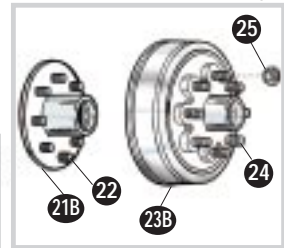

## 12 x 2 Electric Brake Assembly

## Hub & Drum Assembly

Required with AG Spindle

No.	Brake Part Description	Part No.
0	RH Brake Assembly Complete	363233.1
0	LH Brake Assembly Complete (Shown)	363233.2
1	Brake Mounting Stud, 3/8" - 24	363989
2	Shoe Hold Down Pin	568094
3	Plug Adjuster Slot	568089
4	Backing Plate Assembly	—
5	Brake Lock Washer 3/8"	363334
6	Brake Mounting Nut 3/8" - 24	363333
7	RH Lever Assembly	568113
7	LH Lever Assembly (shown)	568114
8	Clip, Wire & Magnet	568092
9	Strain Relief, Wire	568090
10	Magnet Spring	568103
11	Magnet Assembly (White Wire)	568111
12	Primary Shoe & Lining	568126
13	Secondary Shoe & Lining	568127
14	Shoe Hold Down Spring	568093
15	Shoe Retractor Spring	568096
16	Adjuster Screw Assembly	568110
16	Adjuster Screw Socket	568086
17	Adjuster Screw Spring	568095

No.	Brake Part Description	Part No.
18	Grease Seal 2 1/4"	363198
18	Grease Seal 2 1/2"	568208
19	Inner Bearing Cone 25580	363196
20	Inner Bearing Cup 25520	363911
21	Idler Hubs w/Cups & Studs	—
21A	6 on 5.5" Bolt Circle	363200
21B	8 on 6.5" Bolt Circle	363902
22	Stud 1/2" - 20	363907
23*	Hub & Drum w/Cups & Studs	—
23A	6 on 5.5" Bolt Circle (for 15123)	363239
23B	8 on 6.5" Bolt Circle (for 14125A)	363236
24	Stud 1/2" - 20	363909
25	Wheel Nut, 1/2-20 60° Cone	363203
26*	Outer Bearing Cup (15245) for 6 on 5.5" BC	363916
26*	Outer Bearing Cup (14276) for 8 on 6.5" BC	363915
27*	Outer Bearing Cone (15123) for 6 on 5.5" BC	363420
27*	Outer Bearing Cone (14125A) for 8 on 6.5" BC	363397
28	Spindle Washer 1"	363259
29	Cotter Pin	363258
30	Spindle Nut 1"-14	363257
31	Grease Cap for 15123 Bearing	363199
31	Grease Cap for 14125A Bearing	363419
32	Grease Seal Dbl Lip Spring 2 1/4" (AG)	363497
32	Grease Seal Dbl Lip Spring 2 1/2" (AG)	568209
33	Grease Cap for 15123 Bearing (AG)	363496
33	Grease Cap for 14125A Bearing (AG)	363775
34	Rubber Plug (AG)	568067