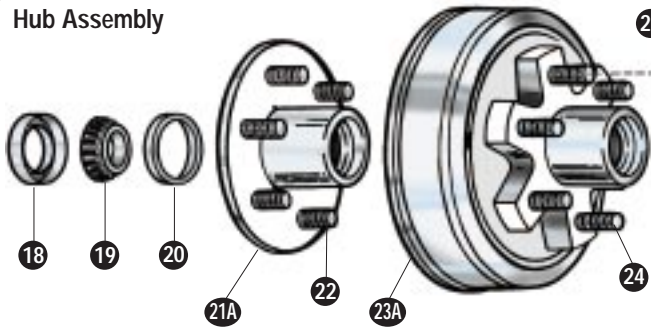

## 12 x 2 Electric Brake Assembly

## Hub Assembly

## Hub & Drum Assembly

Required with AG Spindle

No.	Brake Part Description	Part No.
0	RH Brake Assembly Complete	363233.1
0	LH Brake Assembly Complete (Shown)	363233.2
1	Brake Mounting Stud, 3/8" - 24	363989
2	Shoe Hold Down Pin	568094
3	Plug Adjuster Slot	568089
4	Backing Plate Assembly	—
5	Brake Lock Washer 3/8"	363334
6	Brake Mounting Nut 3/8" - 24	363333
7	RH Lever Assembly	568113
7	LH Lever Assembly (shown)	568114
8	Clip, Wire & Magnet	568092
9	Strain Relief, Wire	568090
10	Magnet Spring	568103
11	Magnet Assembly (White Wire)	568111
12	Primary Shoe & Lining	568126
13	Secondary Shoe & Lining	568127
14	Shoe Hold Down Spring	568093
15	Shoe Retractor Spring	568096
16	Adjuster Screw Assembly	568110
16	Adjuster Screw Socket	568086
17	Adjuster Screw Spring	568095

No.	Brake Part Description	Part No.
18	Grease Seal 2 1/4"	363198
18	Grease Seal 2 1/2"	568208
19	Inner Bearing Cone 25580	363196
20	Inner Bearing Cup 25520	363911
21	Idler Hubs w/Cups & Studs	—
21A	6 on 5.5" Bolt Circle	363200
21B	8 on 6.5" Bolt Circle	363902
22	Stud 1/2" - 20	363907
23*	Hub & Drum w/Cups & Studs	—
23A	6 on 5.5" Bolt Circle (for 15123)	363239
23B	8 on 6.5" Bolt Circle (for 14125A)	363236
24	Stud 1/2" - 20	363909
25	Wheel Nut, 1/2-20 60° Cone	363203
26*	Outer Bearing Cup (15245) for 6 on 5.5" BC	363916
26*	Outer Bearing Cup (14276) for 8 on 6.5" BC	363915
27*	Outer Bearing Cone (15123) for 6 on 5.5" BC	363420
27*	Outer Bearing Cone (14125A) for 8 on 6.5" BC	363397
28	Spindle Washer 1"	363259
29	Cotter Pin	363258
30	Spindle Nut 1"-14	363257
31	Grease Cap for 15123 Bearing	363199
31	Grease Cap for 14125A Bearing	363419
32	Grease Seal Dbl Lip Spring 2 1/4" (AG)	363497
32	Grease Seal Dbl Lip Spring 2 1/2" (AG)	568209
33	Grease Cap for 15123 Bearing (AG)	363496
33	Grease Cap for 14125A Bearing (AG)	363775
34	Rubber Plug (AG)	568067