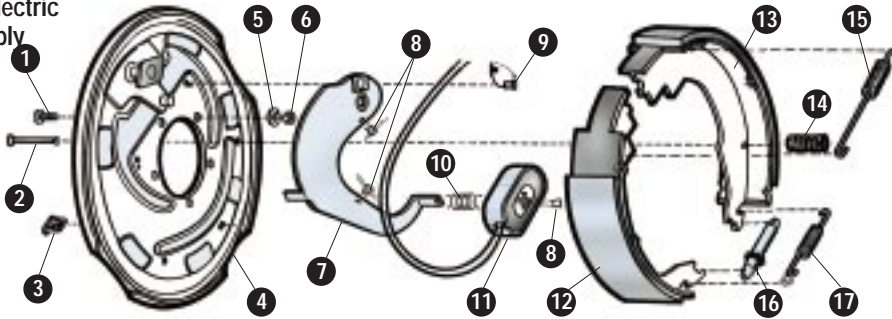

## K80 12 x 2" Electric Brake Assembly

## Hub & Drum Assembly "89" Spindle

No.	Brake Part Description	Part No.
0	RH Brake Assembly Complete	568132
0	LH Brake Assembly Complete (Shown)	568133
1	Brake Mounting Stud, 3/8" - 24	363989
2	Shoe Hold Down Pin	568094
3	Plug Adjuster Slot	568089
4	Backing Plate Assembly	—
5	Brake Lock Washer 3/8"	363334
6	Brake Mounting Nut 3/8" - 24	363333
7	RH Lever Assembly	568113
7	LH Lever Assembly (Shown)	568114
8	Clip, Wire & Magnet	568092
9	Strain Relief, Wire	568090
10	Magnet Spring	568103
11	Magnet Assembly	568111
12	Primary Shoe & Lining	568150
13	Secondary Shoe & Lining	568151
14	Shoe Hold Down Spring	568093
15	Shoe Retractor Spring	568096
16	Adjuster Screw Assembly	568110
16	Adjuster Screw Socket	568086
17	Adjuster Screw Spring	568095

No.	Hub Part Description	Part No.
18	Grease Seal	568120
19	Inner Bearing Cone 28580	568125
20	Inner Bearing Cup 28521	568152
21	Hub & Drum w/Cups & Studs	—
21A	8 on 6.5" Bolt Circle 3/16" Studs	568141
21B	8 on 6.5" Bolt Circle 3/8" Studs	568142
22	Stud 3/16"-18	363906
22	Stud 3/8"-18	363910
23	Wheel Nut 3/16"-18 60° Cone	363895
23	Wheel Nut 3/16"-18 90° Cone	363696
23	Wheel Nut 3/8"-18 90° Cone	363698
24	Outer Bearing Cup 25520	568153
25	Outer Bearing Cone 25580	568130
26	Spindle Washer 1 1/2"-12	568136
27	Cotter Pin	568137
28	Spindle Nut	568135
29	Grease Cap	568124