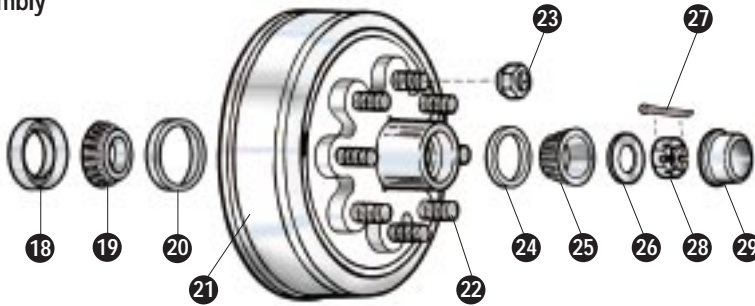

## K80 12 x 2" Electric Brake Assembly

## Hub & Drum Assembly "89" Spindle

No.	Brake Part Description	Part No.
0	RH Brake Assembly Complete	568132
0	LH Brake Assembly Complete (Shown)	568133
1	Brake Mounting Stud, 3/8" - 24	363989
2	Shoe Hold Down Pin	568094
3	Plug Adjuster Slot	568089
4	Backing Plate Assembly	—
5	Brake Lock Washer 3/8"	363334
6	Brake Mounting Nut 3/8" - 24	363333
7	RH Lever Assembly	568113
7	LH Lever Assembly (Shown)	568114
8	Clip, Wire & Magnet	568092
9	Strain Relief, Wire	568090
10	Magnet Spring	568103
11	Magnet Assembly	568111
12	Primary Shoe & Lining	568150
13	Secondary Shoe & Lining	568151
14	Shoe Hold Down Spring	568093
15	Shoe Retractor Spring	568096
16	Adjuster Screw Assembly	568110
16	Adjuster Screw Socket	568086
17	Adjuster Screw Spring	568095

No.	Hub Part Description	Part No.
18	Grease Seal	568120
19	Inner Bearing Cone 28580	568125
20	Inner Bearing Cup 28521	568152
21	Hub & Drum w/Cups & Studs	—
21A	8 on 6.5" Bolt Circle 3/16" Studs	568141
21B	8 on 6.5" Bolt Circle 3/8" Studs	568142
22	Stud 3/16"-18	363906
22	Stud 3/8"-18	363910
23	Wheel Nut 3/16"-18 60° Cone	363895
23	Wheel Nut 3/16"-18 90° Cone	363696
23	Wheel Nut 3/8"-18 90° Cone	363698
24	Outer Bearing Cup 25520	568153
25	Outer Bearing Cone 25580	568130
26	Spindle Washer 1 1/2"-12	568136
27	Cotter Pin	568137
28	Spindle Nut	568135
29	Grease Cap	568124