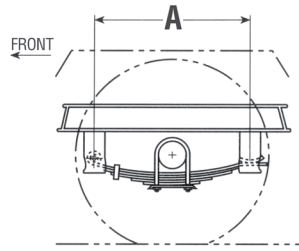

Attaching Parts Kits

AL-KO 10K - 16K

SINGLE AXLE